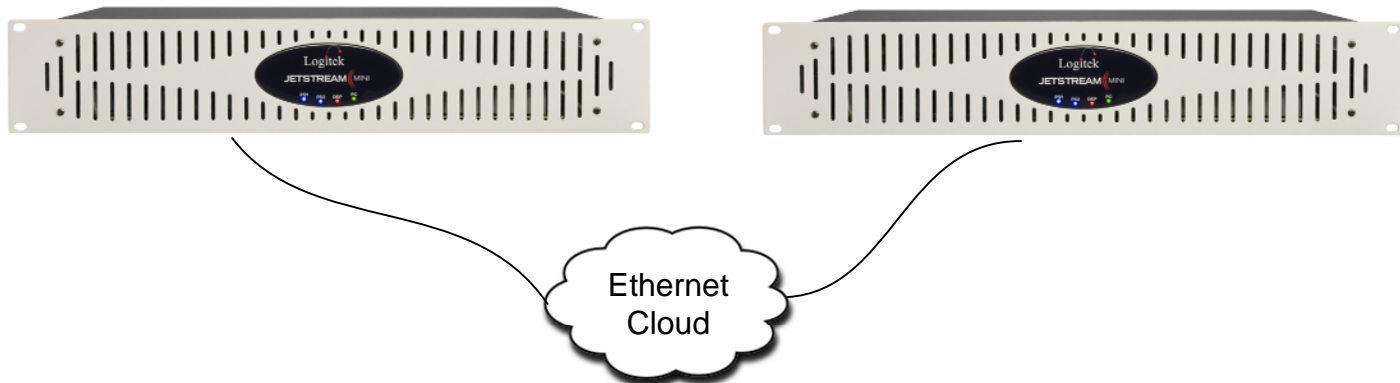

# JETSTREAM MINI

Application  
IP Audio Snake

## Configuration Examples

JetStream Mini Audio Snake  
Each End  
32 Channel Analog In  
32 Channel Analog Out  
\$6,543 per end

JetStream Mini Audio Snake  
Each End  
16 Channel Analog In  
16 channel Analog Out  
16 Channel Digital In  
16 Channel Digital Out  
\$6,279 per end

JetStream Mini Audio Snake  
End 1  
16 Mic Channels In  
8 Analog Line In  
24 Analog Line Out  
End 2  
24 Analog Line Out  
24 Analog Line In  
End 1 - \$7,113  
End 2 - \$5,904

JetStream Mini Audio Snake  
Each End  
32 Channel Digital In  
32 Channel Digital Out  
\$6,015 per end

Many more configurations  
are possible. Call for  
configuration details

JetStream Mini Audio Snake  
End 1  
32 Mic Channels In  
End 2  
32 Analog Line Out  
End 1 - \$6,507  
End 2 - \$5,367

24 Channels of EQ and Audio Dynamics Control included